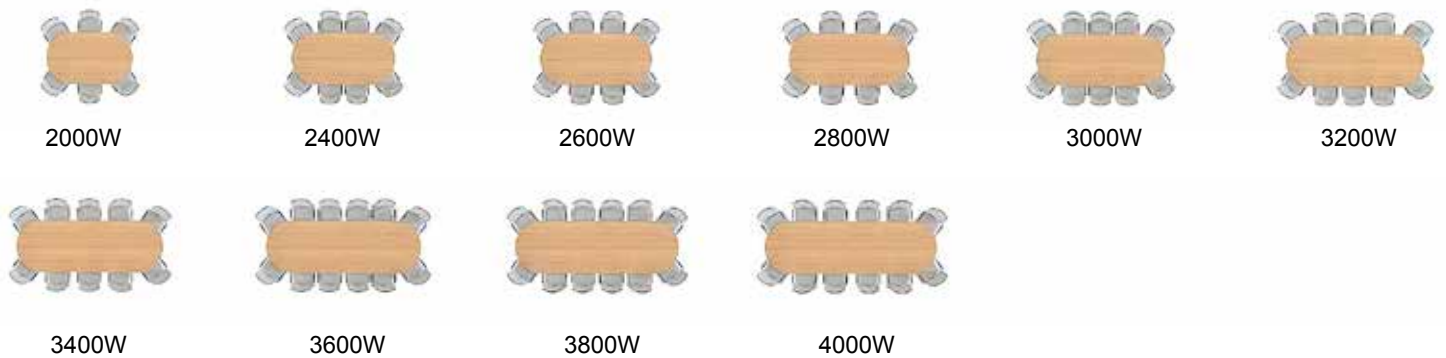

D End Conference Tables - Page 182 - 183