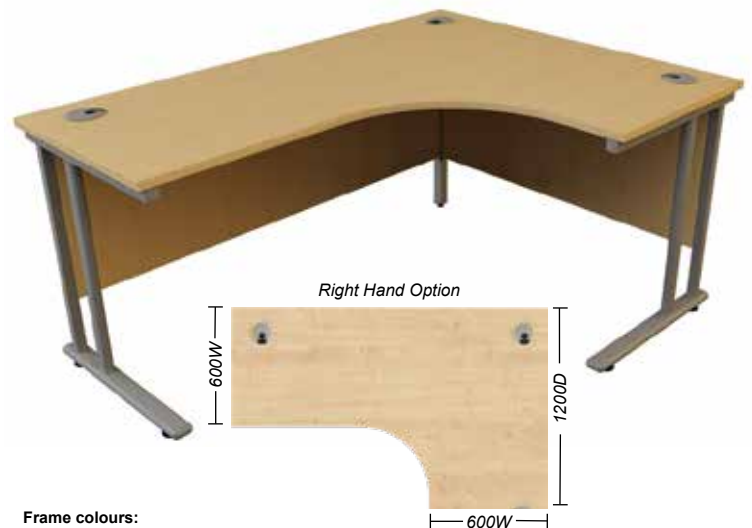

Frame colours: