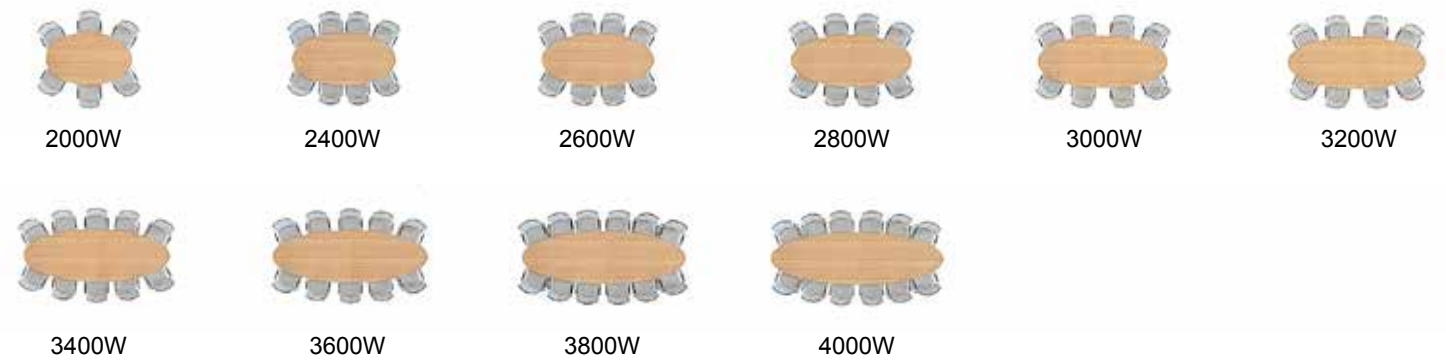

Oval Conference Tables - Page 184 - 185