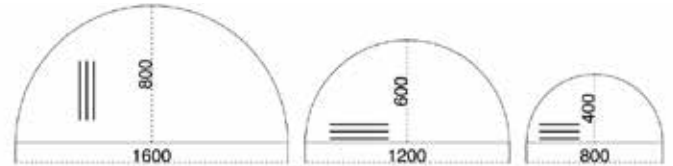

The Georgian radial extension desks come with a 25mm top, 2mm edging and 60mm tubular legs. Available in 3 sizes to fit on the end of either single or back-to-back desks.

CODE	DESCRIPTION	SIZE IN MM	PRICE
24D2086	800 End	800W x 400D x 740H	£119.25
24D2087	1200 End	1200W x 600D x 740H	£142.75
24D2088	1600 End	1600W x 800D x 740H	£153.95

- Plan and design service available
- *Handles not available in Bronze or Anthracite
- *NEW Dijon Walnut available from September 2024