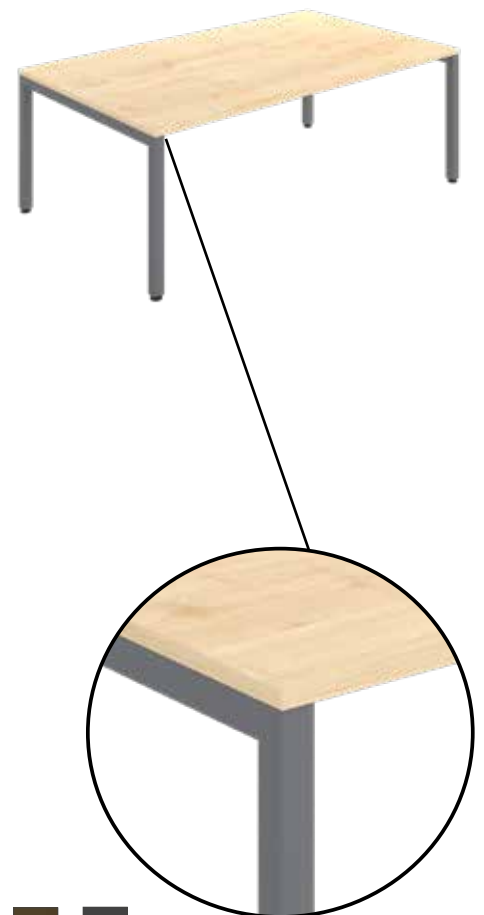

CODE	SIZE IN MM	PRICE
24T2272	2000W x 1400D x 740H	£594.95
24T2273	2400W x 1400D x 740H	£675.75
24T2274	2600W x 1400D x 740H	£756.95
24T2275	*2800W x 1400D x 740H	£798.75
24T2276	*3000W x 1400D x 740H	£840.25
24T2277	*3200W x 1400D x 740H	£921.75
24T2278	*3400W x 1400D x 740H	£1001.75
24T2279	*3600W x 1400D x 740H	£1084.95
24T2280	*3800W x 1400D x 740H	£1165.25
24T2281	*4000W x 1400D x 740H	£1248.95

CODE	SIZE IN MM	PRICE
24T2262	2000W x 1200D x 740H	£534.95
24T2263	2400W x 1200D x 740H	£608.75
24T2264	2600W x 1200D x 740H	£682.50
24T2265	*2800W x 1200D x 740H	£720.50
24T2266	*3000W x 1200D x 740H	£758.25
24T2267	*3200W x 1200D x 740H	£832.00
24T2268	*3400W x 1200D x 740H	£905.25
24T2269	*3600W x 1200D x 740H	£980.25
24T2270	*3800W x 1200D x 740H	£1053.50
24T2271	*4000W x 1200D x 740H	£1130.50

CODE	SIZE IN MM	PRICE
24T2282	2000W x 1600D x 740H	£654.75
24T2283	2400W x 1600D x 740H	£742.50
24T2284	2600W x 1600D x 740H	£831.50
24T2285	*2800W x 1600D x 740H	£876.95
24T2286	*3000W x 1600D x 740H	£922.25
24T2287	*3200W x 1600D x 740H	£1011.25
24T2288	*3400W x 1600D x 740H	£1098.25
24T2289	*3600W x 1600D x 740H	£1189.75
24T2290	*3800W x 1600D x 740H	£1276.75
24T2291	*4000W x 1600D x 740H	£1367.75