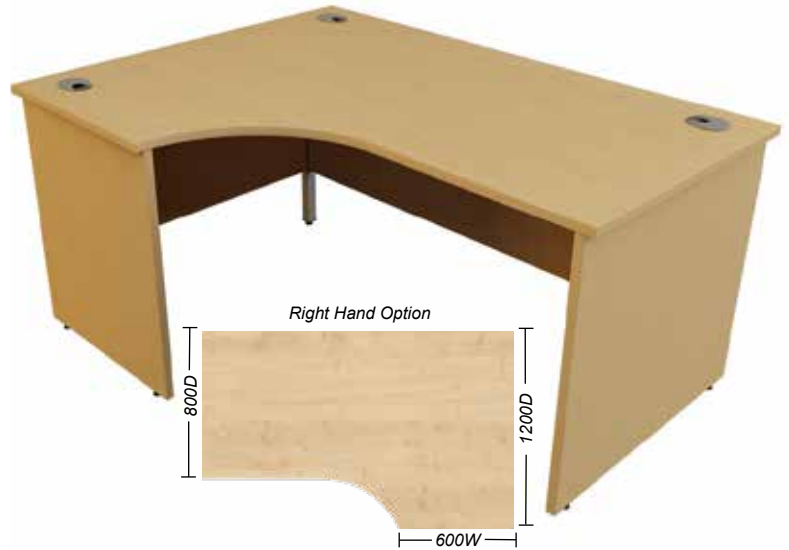

10 Giorgian Panel End J Shaped Crescent Desks

The Giorgian range of J shaped crescent desks come with 25mm tops, 2mm edging, cable ports, a modesty panel and height levelling feet. The wood finishes are resistant to heat, staining and scratching.

CODE	DESCRIPTION	SIZE IN MM	PRICE
24D1990	Left Hand	1200W x 1200D x 800D x 600W x 740H	£191.25
24D1991	Right Hand	1200W x 1200D x 800D x 600W x 740H	£191.25
24D1992	Left Hand	1400W x 1200D x 800D x 600W x 740H	£199.50
24D1993	Right Hand	1400W x 1200D x 800D x 600W x 740H	£199.50
24D1994	Left Hand	1600W x 1200D x 800D x 600W x 740H	£211.50
24D1995	Right Hand	1600W x 1200D x 800D x 600W x 740H	£211.50
24D1996	Left Hand	1800W x 1200D x 800D x 600W x 740H	£222.25
24D1997	Right Hand	1800W x 1200D x 800D x 600W x 740H	£222.25
24D1998	Left Hand	2000W x 1200D x 800D x 600W x 740H	£240.50
24D1999	Right Hand	2000W x 1200D x 800D x 600W x 740H	£240.50

• ***NEW Dijon Walnut available from September 2024**

Top colours: