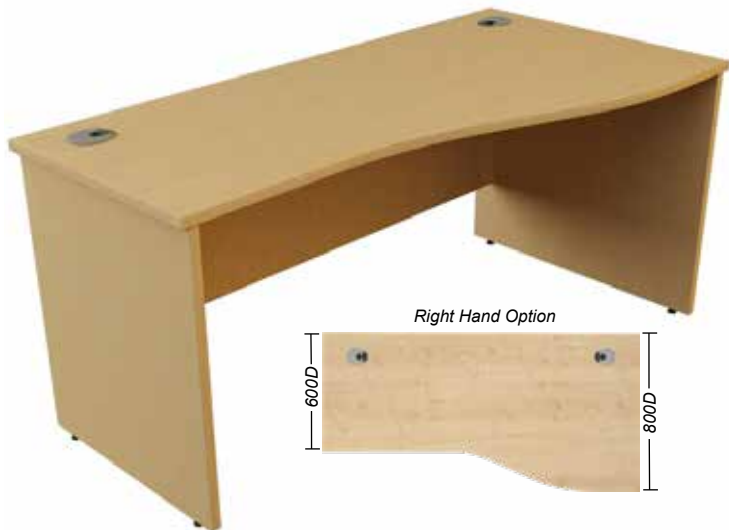

10 Georgian Compact Wave Desks