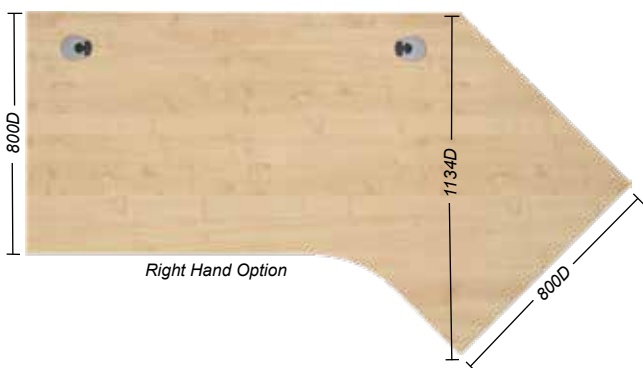

10 Georgian Panel End Angled Desks

The Georgian panel end rectangular desks are available with the option of an Angled End which can be used as a meeting point and can be manufactured on the left or right hand side. They are supplied with 25mm tops and panel end legs, 2mm edging, cable ports, a modesty panel and height levelling feet. The wood finishes are resistant to heat, staining and scratching.

CODE	DESCRIPTION	SIZE IN MM	PRICE
24D1964	Left Hand	2000W x 800D x 1134D x 740H	£293.50
24D1965	Right Hand	2000W x 800D x 1134D x 740H	£293.50
24D1966	Left Hand	2200W x 800D x 1134D x 740H	£307.25
24D1967	Right Hand	2200W x 800D x 1134D x 740H	£307.25

- Special sizes available on request
- Plan and design service available
- *NEW Dijon Walnut available from September 2024