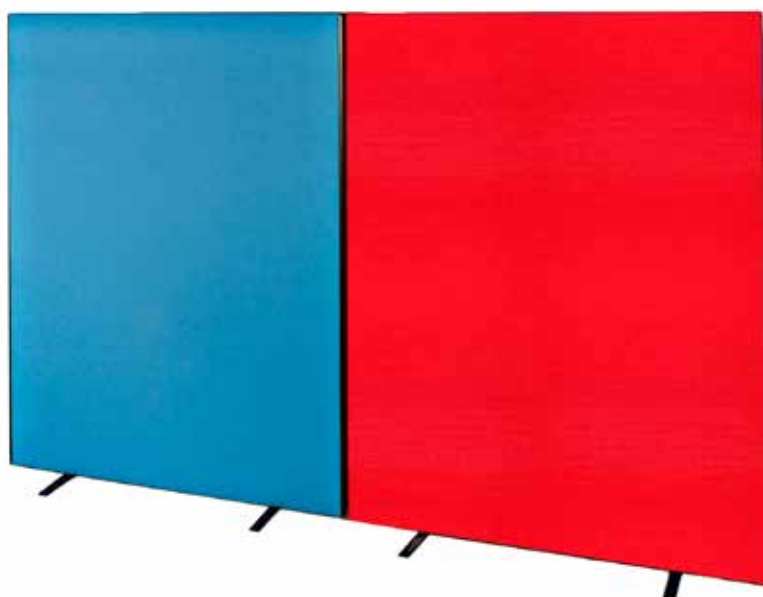

These floor standing screens are ideal for noise reduction and privacy. Available with a PVC trim to the top and sides and they come with one pair of T feet and 2 height adjustable glides in Dark Grey. Standard screens are 30mm thick, pinnable screens are 40mm thick. Optional linking is available, please see panel above.

CODE	SIZE IN MM	NON PINNABLE PRICE	PINNABLE PRICE
24SC1770 /P	1200W x 1000H	£145.75	£216.75
24SC1771 /P	1400W x 1000H	£159.50	£239.50
24SC1772 /P	1600W x 1000H	£172.75	£261.75
24SC1773 /P	1800W x 1000H	£186.95	£285.25
24SC1774 /P	1200W x 1200H	£149.75	£232.00
24SC1775 /P	1400W x 1200H	£163.50	£256.75
24SC1776 /P	1600W x 1200H	£177.75	£281.75
24SC1777 /P	1800W x 1200H	£191.50	£306.50
24SC1778 /P	1200W x 1400H	£156.00	£254.50
24SC1779 /P	1200W x 1600H	£157.25	£261.25
24SC1780 /P	1200W x 1800H	£192.75	£307.50

- For Lexaire Paintbox Vinyl options see page 266