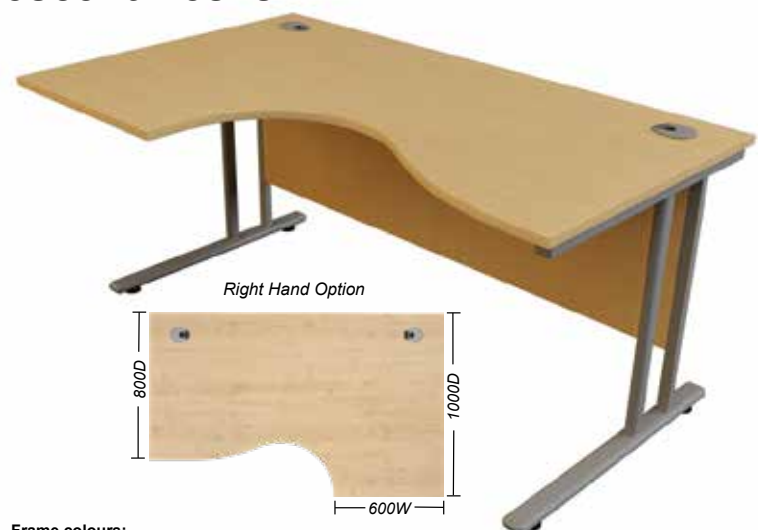

Frame colours: