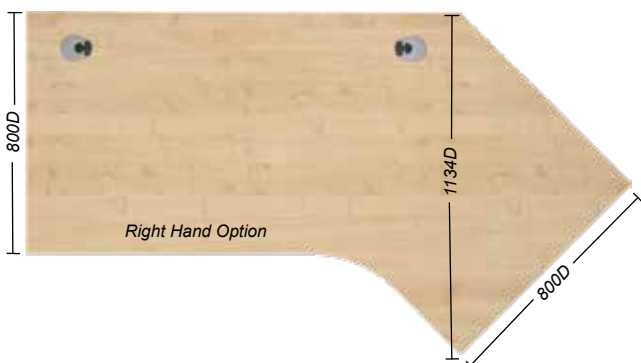

10 Georgian Cantilever Angled Desks

The Georgian panel end rectangular desks are available with the option of an Angled End which can be used as a meeting point and can be manufactured on the left or right hand side. They are supplied with 25mm tops and panel end legs, 2mm edging, cable ports, a modesty panel and height levelling feet. The sleek twin frame design is made from 16 gauge steel. The wood finishes are resistant to heat, staining and scratching.

CODE	DESCRIPTION	SIZE IN MM	PRICE
24D2036	Left Hand	2000W x 800D x 1134D x 740H	£345.25
24D2037	Right Hand	2000W x 800D x 1134D x 740H	£345.25
24D2038	Left Hand	2200W x 800D x 1134D x 740H	£360.95
24D2039	Right Hand	2200W x 800D x 1134D x 740H	£360.95

- Special sizes available on request
- Plan and design service available
- *Handles not available in Bronze or Anthracite
- *NEW Dijon Walnut available from September 2024