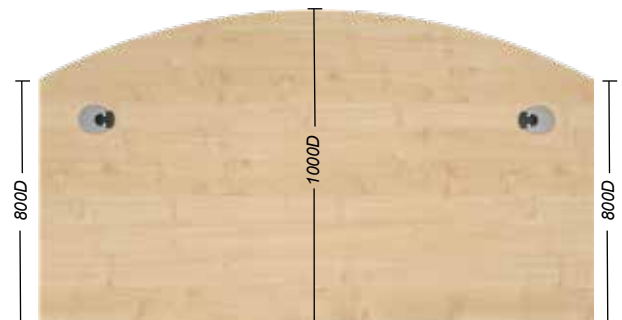

The Georgian range of rectangular, bow front desks are a stylish option for your office space. They are supplied with 25mm tops and panel end legs, 2mm edging, cable ports, a modesty panel and height levelling feet. The wood finishes are resistant to heat, staining and scratching.

CODE	DESCRIPTION	SIZE IN MM	PRICE
24D1956	Bow Desk	1200W x 800D x 1000D x 800D x 740H	£202.50
24D1957	Bow Desk	1400W x 800D x 1000D x 800D x 740H	£209.50
24D1958	Bow Desk	1600W x 800D x 1000D x 800D x 740H	£217.75
24D1959	Bow Desk	1800W x 800D x 1000D x 800D x 740H	£227.75

- Special sizes available on request
- Plan and design service available
- *NEW Dijon Walnut available from September 2024