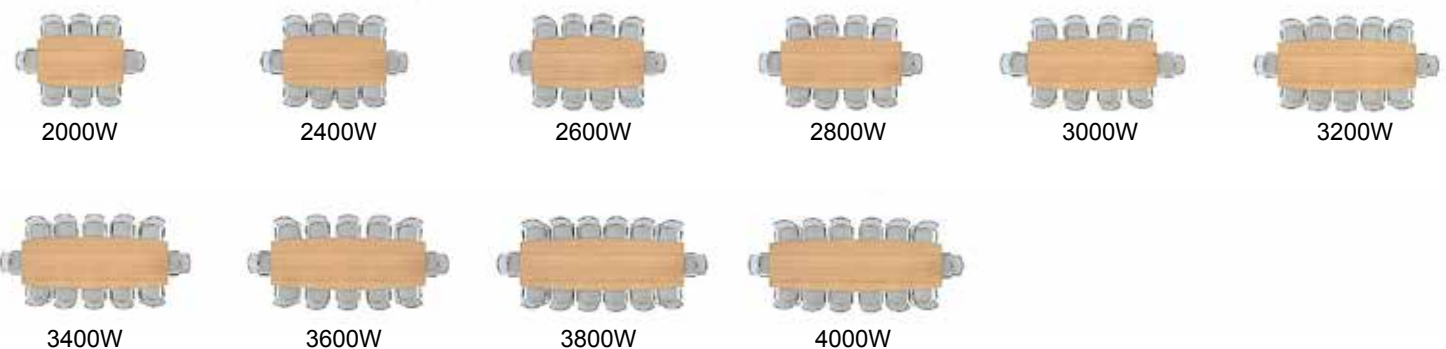

Boat Conference Tables - Page 186 - 187