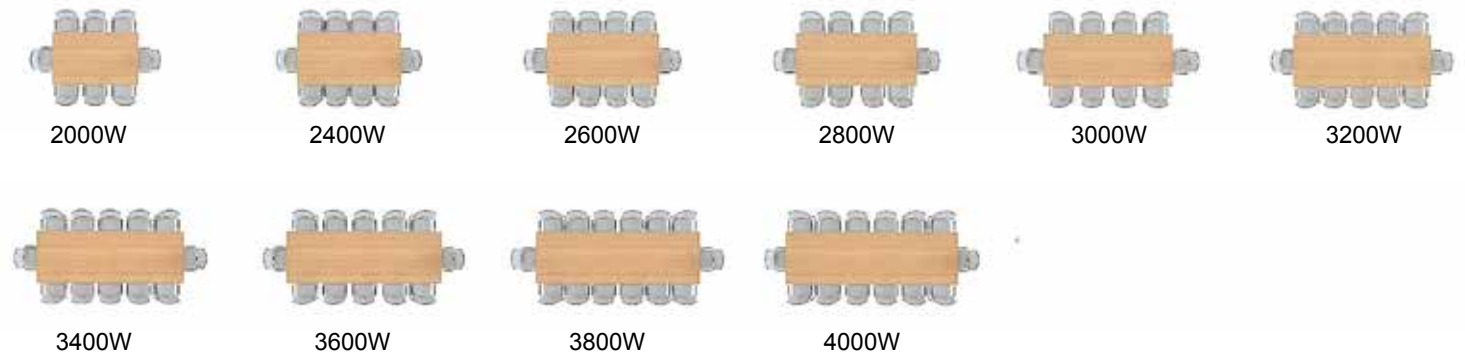

Georgian Conference Tables

Please use the chart below as a guideline when choosing the size of your conference table. Please note that this may vary depending on the dimensions of the chairs you choose. Contact us if you require assistance before ordering.

Rectangular Conference Tables - Page 178 - 181