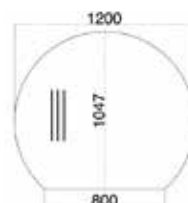

The Georgian circular extension desk comes with a 25mm top, 2mm edging and the choice of 60mm tubular legs or a trumpet base. Ideal to fit at the end of an 800 deep desk to use as a meeting point.

CODE	DESCRIPTION	SIZE IN MM	PRICE
24D2093	Tubular Legs	1200W x 1047D x 800W x 740H	£225.25
24D2094	Trumpet Base	1200W x 1047D x 800W x 740H	£340.75

- Plan and design service available
- *Handles not available in Bronze or Anthracite
- *NEW Dijon Walnut available from September 2024