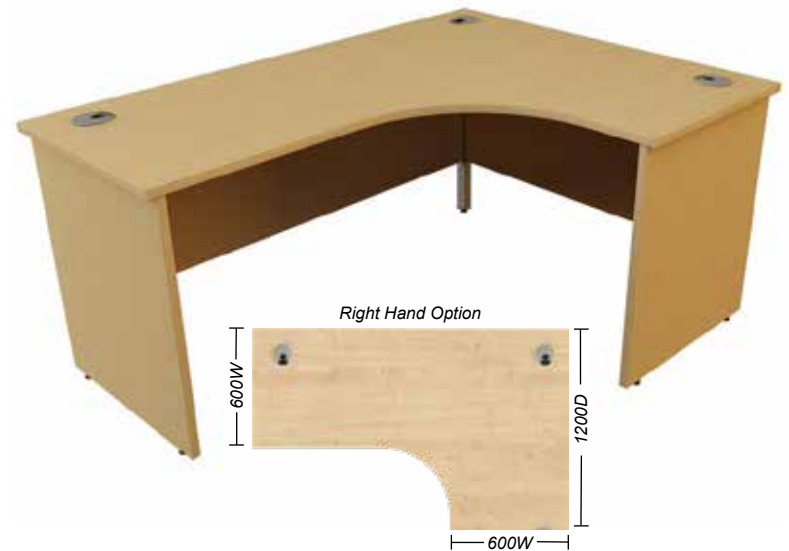

10 Giorgian J Shaped Compact Crescent Desks

The Giorgian range of J shaped compact crescent desks are an ideal option when space is at a premium. They come with 25mm tops, 2mm edging, cable ports, a modesty panel and height levelling feet.

CODE	DESCRIPTION	SIZE IN MM	PRICE
24D2000	Left Hand	1200W x 1200D x 600D x 600W x 740H	£176.75
24D2001	Right Hand	1200W x 1200D x 600D x 600W x 740H	£176.75
24D2002	Left Hand	1400W x 1200D x 600D x 600W x 740H	£184.25
24D2003	Right Hand	1400W x 1200D x 600D x 600W x 740H	£184.25
24D2004	Left Hand	1600W x 1200D x 600D x 600W x 740H	£195.75
24D2005	Right Hand	1600W x 1200D x 600D x 600W x 740H	£195.75
24D2006	Left Hand	1800W x 1200D x 600D x 600W x 740H	£204.50
24D2007	Right Hand	1800W x 1200D x 600D x 600W x 740H	£204.50
24D2008	Left Hand	2000W x 1200D x 600D x 600W x 740H	£220.95
24D2009	Right Hand	2000W x 1200D x 600D x 600W x 740H	£220.95

• **Plan and design service available**

• ***NEW Dijon Walnut available from September 2024**

Top colours: