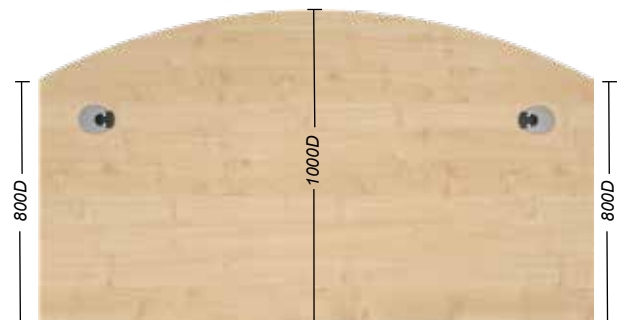

The Georgian range of rectangular, bow front desks are a stylish option for your office space. They are supplied with 25mm tops, 2mm edging, cable ports, a modesty panel and height levelling feet. The sleek twin frame design is manufactured from 16 gauge steel. The wood finishes are resistant to heat, staining and scratching.

CODE	DESCRIPTION	SIZE IN MM	PRICE
24D2028	Bow Desk	1200W x 800D x 1000D x 800D x 740H	£239.25
24D2029	Bow Desk	1400W x 800D x 1000D x 800D x 740H	£246.75
24D2030	Bow Desk	1600W x 800D x 1000D x 800D x 740H	£256.25
24D2031	Bow Desk	1800W x 800D x 1000D x 800D x 740H	£268.25

- Special sizes available on request
- Plan and design service available
- *Handles not available in Bronze or Anthracite
- *NEW Dijon Walnut available from September 2024