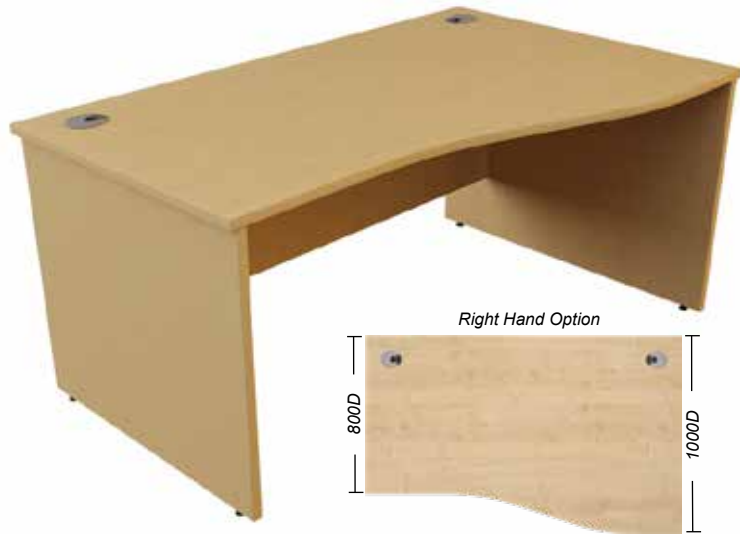

10 Georgian Panel End Wave Desks