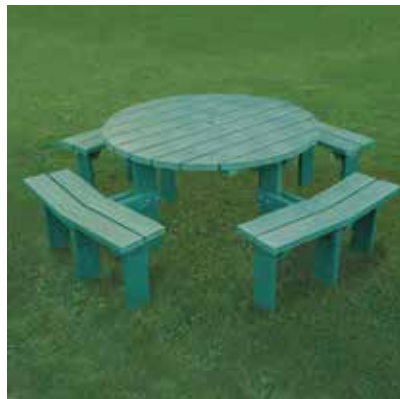

10 Olympic Picnic Bench

PALLET DELIVERY CHARGES WILL APPLY

The Olympic picnic bench is designed for easy access by those wishing to sit on the benches or to push a wheelchair up to the table.

CODE	DESCRIPTION	SIZE IN MM	SEAT HEIGHT	PRICE
25OD3240	Adult Standard	2100L x 2100W x 700H	490mm	£691.00
25OD3241	Junior Standard	2100L x 2100W x 630H	305mm	£623.00

Standard colours:

CODE	DESCRIPTION	SIZE IN MM	SEAT HEIGHT	PRICE
25OD3242	Adult Premium	2100L x 2100W x 700H	490mm	£761.00
25OD3243	Junior Premium	2100L x 2100W x 630H	305mm	£691.00

Premium colours:

- Adult Benches weigh 120kg
- Junior Benches weigh 100kg
- PALLET DELIVERY CHARGES WILL APPLY

JUNIOR - AGE 4 to 7
ADULT - AGE 7+

10 Octobrunch Picnic Bench

PALLET DELIVERY CHARGES WILL APPLY

The Octobrunch picnic bench is designed for easy access by those wishing to sit on the benches or to push a wheelchair up to the table.

CODE	DESCRIPTION	SIZE IN MM	SEAT HEIGHT	PRICE
25OD3244	Adult Standard	2100L x 2100W x 700H	490mm	£672.00
25OD3245	Junior Standard	1900L x 1900W x 630H	305mm	£608.00

Standard colours:

CODE	DESCRIPTION	SIZE IN MM	SEAT HEIGHT	PRICE
25OD3246	Adult Premium	2100L x 2100W x 700H	490mm	£769.00
25OD3247	Junior Premium	1900L x 1900W x 630H	305mm	£703.00

Premium colour:

CODE	DESCRIPTION	SIZE IN MM	SEAT HEIGHT	PRICE
25OD3248	Adult Premium+	2100L x 2100W x 700H	490mm	£803.00
25OD3249	Junior Premium+	1900L x 1900W x 630H	305mm	£733.00

Premium+ colours:

- Adult Benches weigh 170kg
- Junior Benches weigh 140kg
- PALLET DELIVERY CHARGES WILL APPLY